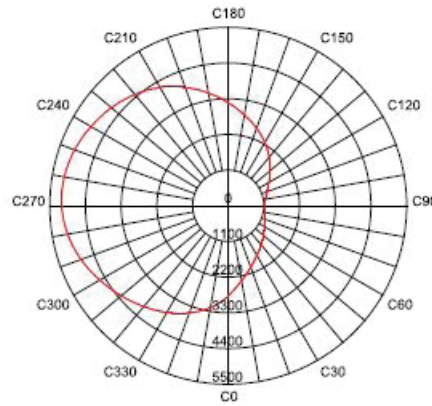

ORDERING INFORMATION

Model	Wattage	Voltage	Current	Lumens	Efficacy	CCT	Dimming	Color	Dimensions
ETH-TWP-80W-5000K	40W	120-277V	0.33A@120V, 0.14A@277V	5000	125 lm/W	5000K	0-10V	Dark Bronze	14.25"L x 7.56"W x 9.36"H
	50W		0.42A@120V, 0.18A@277V	6250					
	60W		0.50A@120V, 0.22A@277V	7500					
	80W		0.67A@120V, 0.29A@277V	10000					
ETH-TWP-120W-5000K	90W	120-277V	0.75A@120V, 0.32A@277V	11250	125 lm/W	5000K	0-10V	Dark Bronze	14.25"L x 7.56"W x 9.36"H
	100W		0.83A@120V, 0.36A@277V	12500					
	110W		0.92A@120V, 0.40A@277V	13750					
	120W		1.00A@120V, 0.43A@277V	15000					

ORDERING GUIDE

ETH	TWP	80W	5000K
ETH	Group	Wattage	CCT

EETH-TWP-120W-5000K

SHIPPING INFORMATION

Model	Shipping Dimensions	Shipping Weight	Quantity/Box
All Models	14.96"L x 11.02"W x 9.45"D	11.46 lbs	1