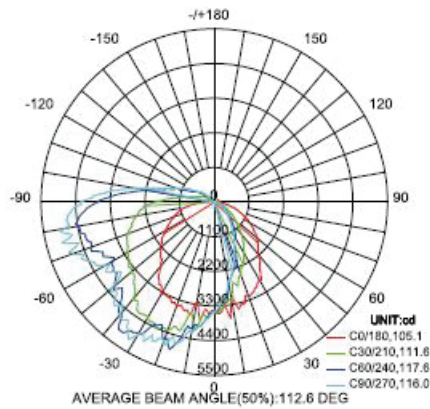

ORDERING INFORMATION

Model	Wattage	Voltage	Current	Lumens	Efficacy	CCT	Dimming	Color	Dimensions
ETH-TWP-80W-5000K	40W	120-277V	0.33A@120V, 0.14A@277V	5000	125 lm/W	5000K	0-10V	Dark Bronze	14.25"L x 7.56"W x 9.36"H
	50W		0.42A@120V, 0.18A@277V	6250					
	60W		0.50A@120V, 0.22A@277V	7500					
	80W		0.67A@120V, 0.29A@277V	10000					
ETH-TWP-120W-5000K	90W	120-277V	0.75A@120V, 0.32A@277V	11250	125 lm/W	5000K	0-10V	Dark Bronze	14.25"L x 7.56"W x 9.36"H
	100W		0.83A@120V, 0.36A@277V	12500					
	110W		0.92A@120V, 0.40A@277V	13750					
	120W		1.00A@120V, 0.43A@277V	15000					

ORDERING GUIDE

ETH	TWP	80W	5000K
ETH	Group	Wattage	CCT

EETH-TWP-120W-5000K

SHIPPING INFORMATION

Model	Shipping Dimensions	Shipping Weight	Quantity/Box
All Models	14.96"L x 11.02"W x 9.45"D	11.46 lbs	1