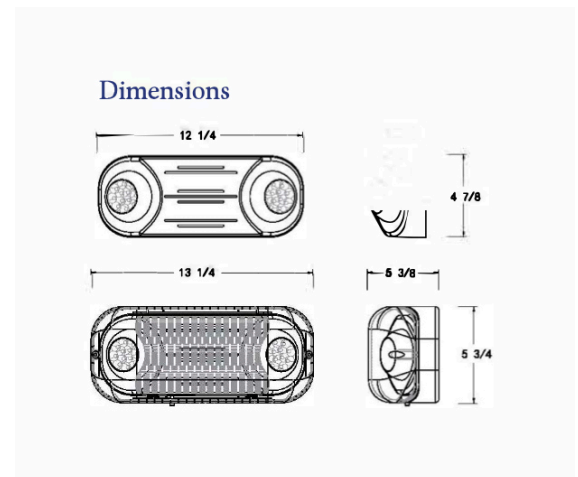

EMWL

Thermoplastic Adjustable Emergency Lights

The EMWL series model offers an LED fully adjustable lamp head, along with a contemporary design, quick installation and premium options, in a stylish and economical package. Lowering the operational temperature rating to -20 C-50C Wet Locations.

Features

- Dual-voltage input 120V/277V
- Maintenance-free nickel-cadmium battery
- Injection-molded, high-impact, UV-stabilized, UL94 V-0 thermoplastic construction in white or black finish
- Universal J-box pattern knock-out
- Universal mounting plate with quick-connect feature Fully adjustable glare-free lamp head
- Two factory-installed LED lamp heads
- Wet-Location version- provided with a waterproof shield to be used in wet locations
- Temp rating:-20°-50°
- UL924 Listed
- Master Carton Quantity 6pc