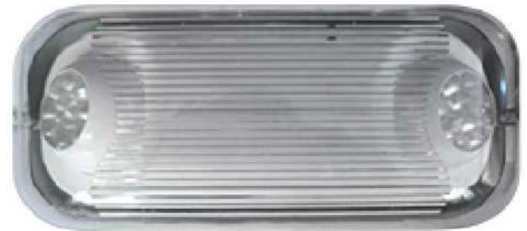

EMWL

Thermoplastic Adjustable Emergency Lights

The EMWL series model offers an LED fully adjustable lamp head, along with a contemporary design, quick installation and premium options, in a stylish and economical package. Lowering the operational temperature rating to -20 C-50C Wet Locations.

Features

- Dual-voltage input 120V/277V
- Maintenance-free nickel-cadmium battery
- Injection-molded, high-impact, UV-stabilized, UL94 V-0 thermoplastic construction in white or black finish
- Universal J-box pattern knock-out
- Universal mounting plate with quick-connect feature Fully adjustable glare-free lamp head
- Two factory-installed LED lamp heads
- Wet-Location version- provided with a waterproof shield to be used in wet locations
- Temp rating:-20°-50°
- UL924 Listed
- Master Carton Quantity 6pc

Ordering Information

Series	Finish	Lamp Head Style	Options
EMWL	W = White	L = LED	W = Waterproof